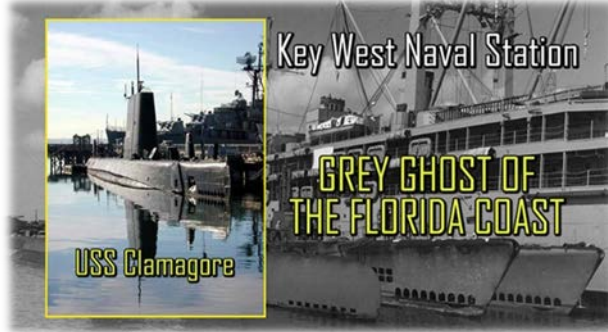

This historic and unique reefing provides many opportunities for custom-made sponsorships.

Call now to discuss! 305-797-7077

Join other individuals and businesses to support a high profile, socially responsible project that boosts ecotourism while preserving history. The submarine will be raised up on a barge and fitted with a special frame, environmentally cleaned and then sunk as an underwater museum and world-class artificial reef off Palm Beach County, Florida.